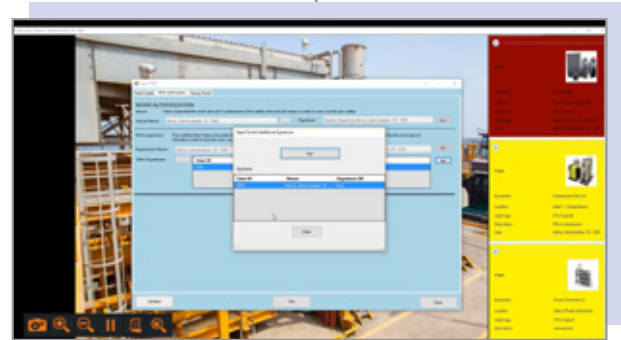

MATRIXTL® ASSET MANAGEMENT AND MAINTENANCE TOOL

Is a new a generation CMMS solution engineered to solve real life maintenance problems. MatrixTL® is an extremely easy to learn and quick to implement solution. Main focus of MatrixTL® is an equipment downtime reduction, know-how transfer and retention, standardization in maintenance.

MatrixTL® is a large and highly complex solution with many features, some of the features are:

- Internet of things (IOT) and remote PLC hardware connection capability with support for over 130 hardware manufacturers & drivers
- Centralized search of all your technical documents, technical drawings, reports, etc.
- Maintenance Costs Analysis
- Maintenance Analysis
- Installed Hardware Analysis
- Integration of installed hardware into DWG files.

- Drawings (DWG files) Display and DWG Editing functions.
- Integration of DWG files into reporting
- Plant/Unit Overall status Analysis
- Service Reports
- Handover Reports (Daily and Monthly)
- Tasks scheduling /work organization
- Users Management and Access control
- Mobility - with Mobile, all reports, technical documentation

MATRIXTL® SAFETY MANAGEMENT

Is a safety at work management system, which main focus is to increase safety key performance indicators. Safety Management module features:

- Electronic permit to work system (PTW)
- Display and track of all current jobs