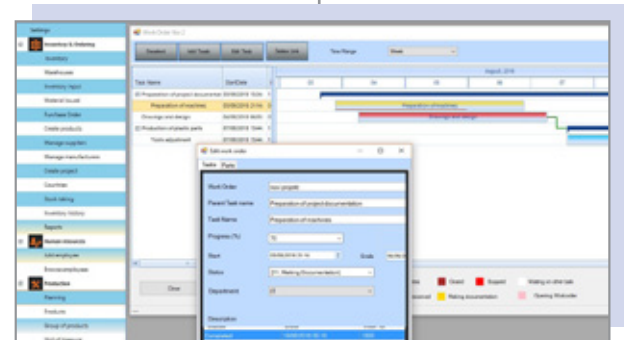

WITHIN A BUSINESS INTELLIGENCE SOLUTIONSE

We provide various tools and information to improve and optimize decisions and performance.

We gather and generate historical, current, and predictive views of business operations, most often using data that has been gathered into a data warehouse. As well we can develop Self-service business intelligence (SSBI) system, which involves the business systems and data analytics that give business end-users access to an organization's information.

TECHNOLOGIES USED:

ASP.NET MVC, C#, microservices , OracleDB, MongoDB, javascript/jquery, Charts - highcharts.js, animated charts d3.js

ERP (Enterprise Resource Planning)

MATRIXTL® ENTERPRISE RESOURCE PLANNING

Is a business module, comprised of several sub modules including:

- Warehouse management
- Users Management and access control
- Production management
- Internal company purchase/ordering
- Internal company purchase approval system
- Human resources management
- Appointments, holidays etc.. Organization
- Company vehicle fleet management
- Customers management
- Customers Orders management

- Drawings (DWG files) Display and DWG Editing functions.
- Integration of DWG files into reporting
- Plant/Unit Overall status Analysis
- Service Reports
- Handover Reports (Daily and Monthly)
- Tasks scheduling /work organization
- Users Management and Access control
- Mobility - with Mobile, all reports, technical documentation