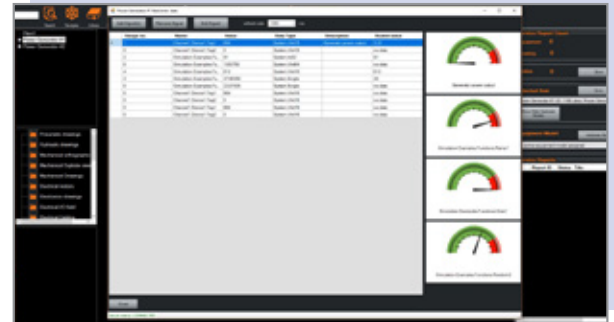

Enterprise Asset Management

MATRIXTL® PLATFORM

MatrixTL® platform consists of maintenance and asset management solutions for desktop and mobile.

MatrixTL®Safety for safety management and MatrixTL® business modules which includes warehouse management, human resources, production management, company fleet management etc.

MATRIXTL® ASSET MANAGEMENT AND MAINTENANCE TOOL

Is a new a generation CMMS solution engineered to solve real life maintenance problems. MatrixTL® is an extremely easy to learn and quick to implement solution. Main focus of MatrixTL® is an equipment downtime reduction, know-how transfer and retention, standardization in maintenance.

MatrixTL® is a large and highly complex solution with many features, some of the features are:

- Internet of things (IOT) and remote PLC hardware connection capability with support for over 130 hardware manufacturers & drivers
- Centralized search of all your technical documents, technical drawings, reports, etc.
- Maintenance Costs Analysis
- Maintenance Analysis
- Installed Hardware Analysis
- Integration of installed hardware into DWG files.

- Drawings (DWG files) Display and DWG Editing functions.
- Integration of DWG files into reporting
- Plant/Unit Overall status Analysis
- Service Reports
- Handover Reports (Daily and Monthly)
- Tasks scheduling /work organization
- Users Management and Access control
- Mobility - with Mobile, all reports, technical documentation