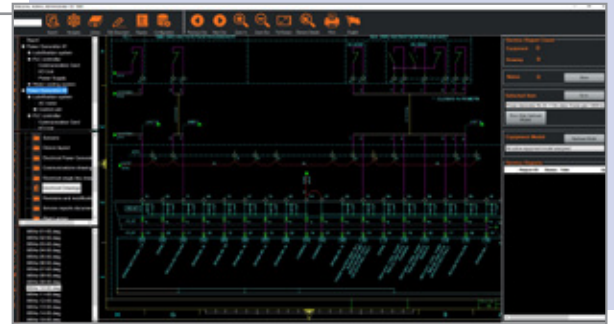

Enterprise Asset Management

MATRIXTL® PLATFORM

MatrixTL® platform consists of maintenance and asset management solutions for desktop and mobile.

MatrixTL®Safety for safety management and MatrixTL® business modules which includes warehouse management, human resources, production management, company fleet management etc.

MATRIXTL® ASSET MANAGEMENT AND MAINTENANCE TOOL

Is a new a generation CMMS solution engineered to solve real life maintenance problems. MatrixTL® is an extremely easy to learn and quick to implement solution. Main focus of MatrixTL® is an equipment downtime reduction, know-how transfer and retention, standardization in maintenance.

MatrixTL® is a large and highly complex solution with many features, some of the features are:

- Internet of things (IOT) and remote PLC hardware connection capability with support for over 130 hardware manufacturers & drivers
- Centralized search of all your technical documents, technical drawings, reports, etc.
- Maintenance Costs Analysis
- Maintenance Analysis
- Installed Hardware Analysis
- Integration of installed hardware into DWG files.

- Drawings (DWG files) Display and DWG Editing functions.
- Integration of DWG files into reporting
- Plant/Unit Overall status Analysis
- Service Reports
- Handover Reports (Daily and Monthly)
- Tasks scheduling /work organization
- Users Management and Access control
- Mobility - with Mobile, all reports, technical documentation