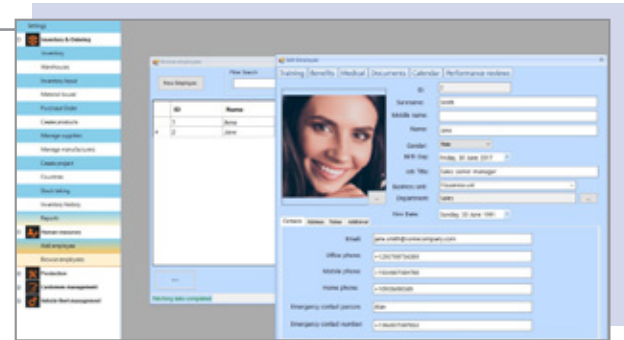

WITHIN A BUSINESS INTELLIGENCE SOLUTIONSE

We provide various tools and information to improve and optimize decisions and performance.

We gather and generate historical, current, and predictive views of business operations, most often using data that has been gathered into a data warehouse. As well we can develop Self-service business intelligence (SSBI) system, which involves the business systems and data analytics that give business end-users access to an organization's information.

TECHNOLOGIES USED:

ASP.NET MVC, C#, microservices , OracleDB, MongoDB, javascript/jquery, Charts - highcharts.js, animated charts d3.js

ERP (Enterprise Resource Planning)

MATRIXTL® ENTERPRISE RESOURCE PLANNING

Is a business module, comprised of several sub modules including:

- Warehouse management
- Users Management and access control
- Production management
- Internal company purchase/ordering
- Internal company purchase approval system
- Human resources management
- Appointments, holidays etc.. Organization
- Company vehicle fleet management
- Customers management
- Customers Orders management

- Drawings (DWG files) Display and DWG Editing functions.
- Integration of DWG files into reporting
- Plant/Unit Overall status Analysis
- Service Reports
- Handover Reports (Daily and Monthly)
- Tasks scheduling /work organization
- Users Management and Access control
- Mobility - with Mobile, all reports, technical documentation