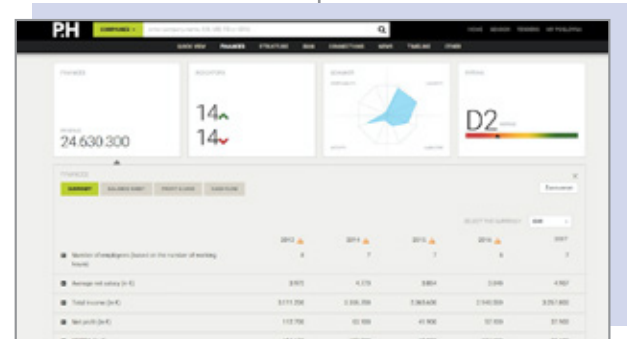

Business intelligence

WITHIN A BUSINESS INTELLIGENCE SOLUTIONSE

We provide various tools and information to improve and optimize decisions and performance.

We gather and generate historical, current, and predictive views of business operations, most often using data that has been gathered into a data warehouse. As well we can develop Self-service business intelligence (SSBI) system, which involves the business systems and data analytics that give business end-users access to an organization's information.

TECHNOLOGIES USED:

ASP.NET MVC, C#, microservices , OracleDB, MongoDB, javascript/jquery, Charts - highcharts.js, animated charts d3.js