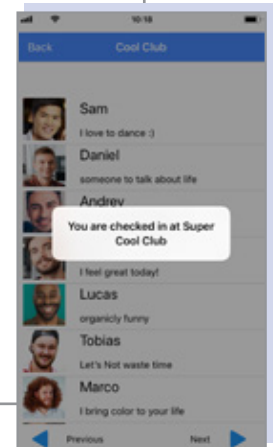

Mobile Applications

CITYVIBE

CityVibe is a location based dating and advertisement app.

CityVibe app features location management, chat between users, users management, match -unmatch management, creation of ads, AI analytics of images (protection against nude, gore, violence contact).

CityVibe app is build in two versions IOS and Android using Xcode and Android studio.