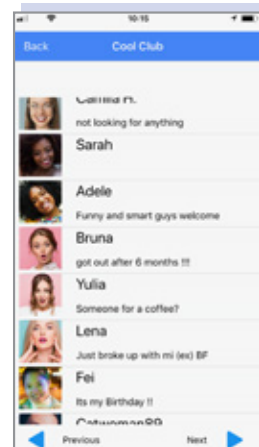

Mobile Applications

CITYVIBE

CityVibe is a location based dating and advertisement app.

CityVibe app features location management, chat between users, users management, match -unmatch management, creation of ads, AI analytics of images (protection against nude, gore, violence contact).

CityVibe app is build in two versions IOS and Android using Xcode and Android studio.